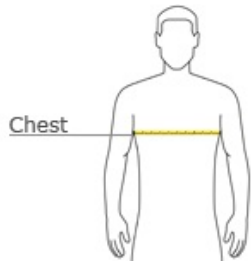

Ultra Cotton™ 100% Cotton T-Shirt 2000

- 6-ounce, 100% cotton (preshrunk)
- Seamless double-needle collar
- Double-needle sleeves and hem
- Taped neck and shoulders
- Dark Heather, Safety Pink, Safety Green, Safety Orange, Heathered Cardinal, Heathered Indigo, Heathered Navy, Heathered Sapphire 50/50 cotton/poly.
- Ash 99/1 cotton/poly.
- Sports Grey, Antique Cherry Red, Antique Irish Green, Antique Royal 90/10 cotton/poly.

HOW TO MEASURE

CHEST
With arms down at sides, measure around the upper body, under arms and over the fullest part of the chest.

SIZE CHART

	S	M	L	XL	2XL	3XL	4XL	5XL
Chest	34-36	38-40	42-44	46-48	50-52	54-56	58-60	62-64